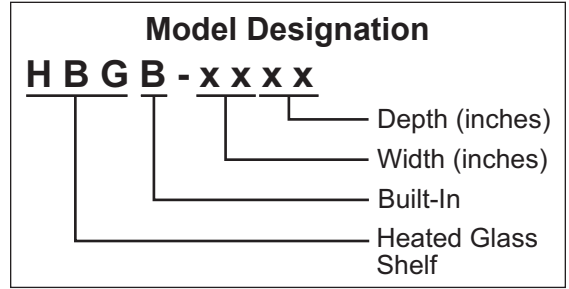

# Replacement Parts List

**Hatco Heated Glass Shelves**  
**HBG Models**

**NOTE:** The last four digits in a ten digit numerical serial number are the manufacturing date code.

Example: Serial number 962506**1931** has a date code of "1931" which indicates the following: 1931