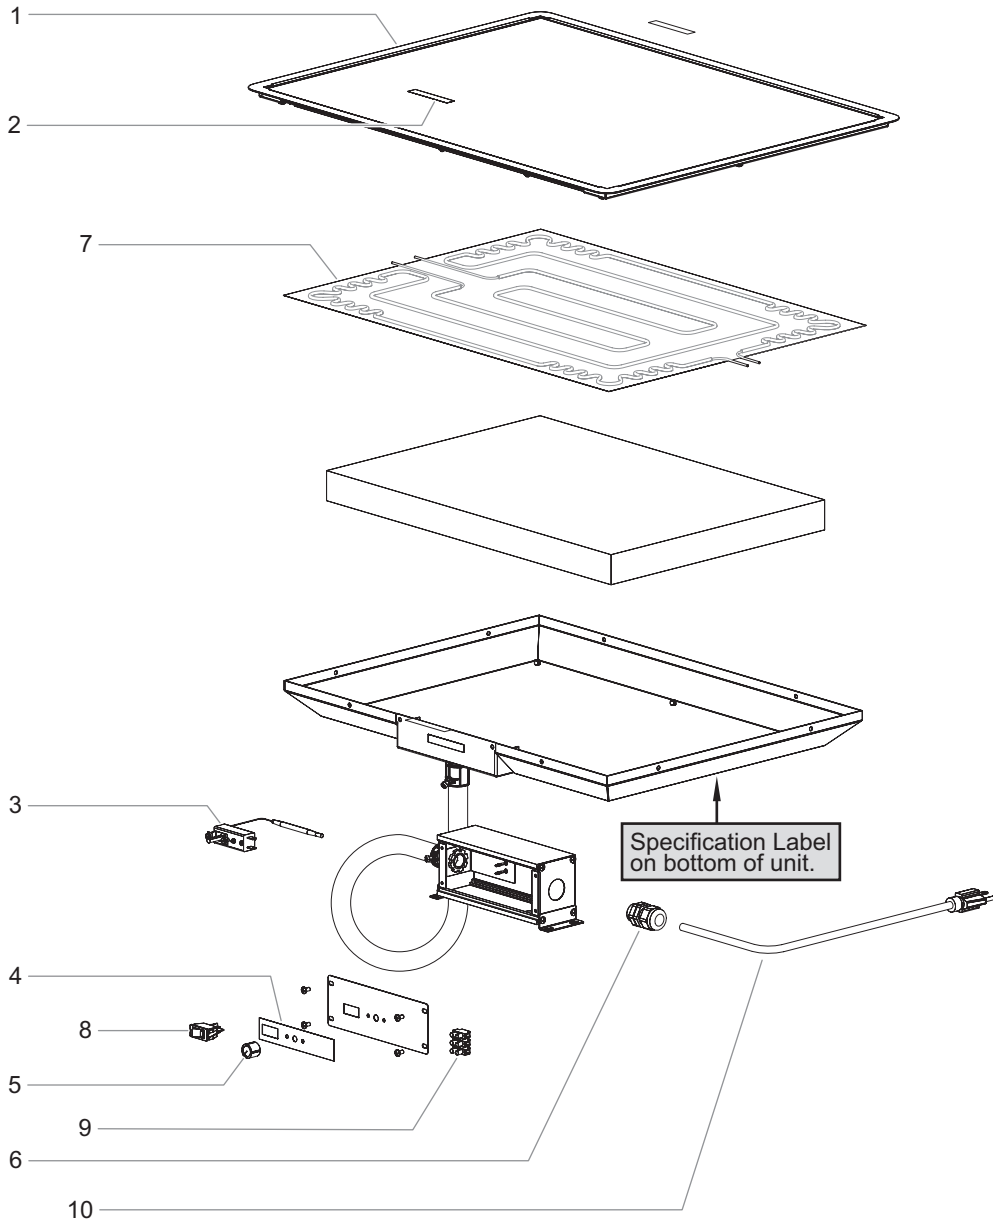

Parts Common to All HBG Models

Item	Description	Part Number	Qty.
1	Black Glass Assembly *		
	HBG-2418, Stainless Trim	R00.02.0070.00	1
	HBG-2418, Black Trim	R00.02.0070.01	1
	HBG-3018, Stainless Trim	R00.02.0071.00	1
	HBG-3018, Black Trim	R00.02.0071.01	1
	HBG-3618, Stainless Trim	R00.02.0072.00	1
	HBG-3618, Black Trim	R00.02.0072.01	1
	HBG-4818, Stainless Trim	R00.02.0073.00	1
	HBG-4818, Black Trim	R00.02.0073.01	1
	HBG-6018, Stainless Trim	R00.02.0074.00	1
	HBG-6018, Black Trim	R00.02.0074.01	1
	HBG-7218, Stainless Trim	R00.02.0075.00	1
	HBG-7218, Black Trim	R00.02.0075.01	1
	White Glass Assembly *		
	HBG-2418, Stainless Trim	R00.02.0187.00	1
	HBG-2418, White Trim	R00.02.0187.02	1
	HBG-3018, Stainless Trim	R00.02.0188.00	1
	HBG-3018, White Trim	R00.02.0188.02	1
	HBG-3618, Stainless Trim	R00.02.0189.00	1
	HBG-3618, White Trim	R00.02.0189.02	1
	HBG-4818, Stainless Trim	R00.02.0190.00	1
	HBG-4818, White Trim	R00.02.0190.02	1
	HBG-6018, Stainless Trim	R00.02.0191.00	1
	HBG-6018, White Trim	R00.02.0191.02	1
	HBG-7218, Stainless Trim	R00.02.0192.00	1
	HBG-7218, White Trim	R00.02.0192.02	1

Item	Description	Part Number	Qty.
2	Label, Caution Hot	07.03.018.00	2
3	Handle Assembly (accessory)	R04.39.234.00	2
4	Thermostat Control	R02.16.066.00	1
5	Control Knob	05.30.039.00	1
6	Label, Control Panel	07.01.299.00	1
7	Foot, Rubber	05.30.200.00	6
8	Leg, Adjustable (not shown)	05.30.007.00	4
9	Nut, Leg Mounting (not shown)	05.04.028.00	4

* Replacement of the Black or White Glass Assembly (Item 1) will require replacement of the Blanket Heating Element (Item 10).

Voltage-Specific Parts for All HBG Models

Item	Description	120V Part Number	220-230 V Part Number	230-240 V Part Number	Qty.
10	Blanket Heating Element				
	HBG-2418	02.05.655.00	02.05.658.00	02.05.658.00	1
	HBG-3018	02.05.656.00	02.05.659.00	02.05.659.00	1
	HBG-3618	02.05.657.00	02.05.660.00	02.05.660.00	1
	HBG-4818	02.05.662.00	02.05.665.00	02.05.665.00	2
	HBG-6018	02.05.663.00	02.05.666.00	02.05.665.00	2
	HBG-7218	02.05.664.00	02.05.667.00	02.05.667.00	2
11	Terminal Block, 3 Pole	---	R02.15.030.00	R02.15.030.00	1
12	Power Cord				
	NEMA 5-15P	R02.18.030.00	---	---	1
	CEE 7/7 Schuko	---	02.18.077.00	---	1
	BS-1363	---	---	02.18.068.00	1
	AS 3112	---	---	02.18.207.00	1
13	Cord Grip, Straight	---	02.20.212.00	02.20.212.00	1
14	Cord Grip, Right Angle	02.20.330.00	---	---	1
15	On/Off Switch				
	125 V	02.19.080.00	---	---	1
	250 V	---	02.19.081.00	02.19.081.00	1
	Wiring Diagram				
	HBG-2418 to HBG-3618	10-01-677	10-01-678	10-01-678	
	HBG-4818 to HBG-7218	10-01-679	10-01-680	10-01-680	

The shaded areas contain information for **International models only**.

Hatco Heated Glass Shelves
HBGB Models

NOTE: The last four digits in a ten digit numerical serial number are the manufacturing date code.

Example: Serial number 962506**1931** has a date code of "1931" which indicates the following: 1931

- Week Thirty-One
- Year 2019