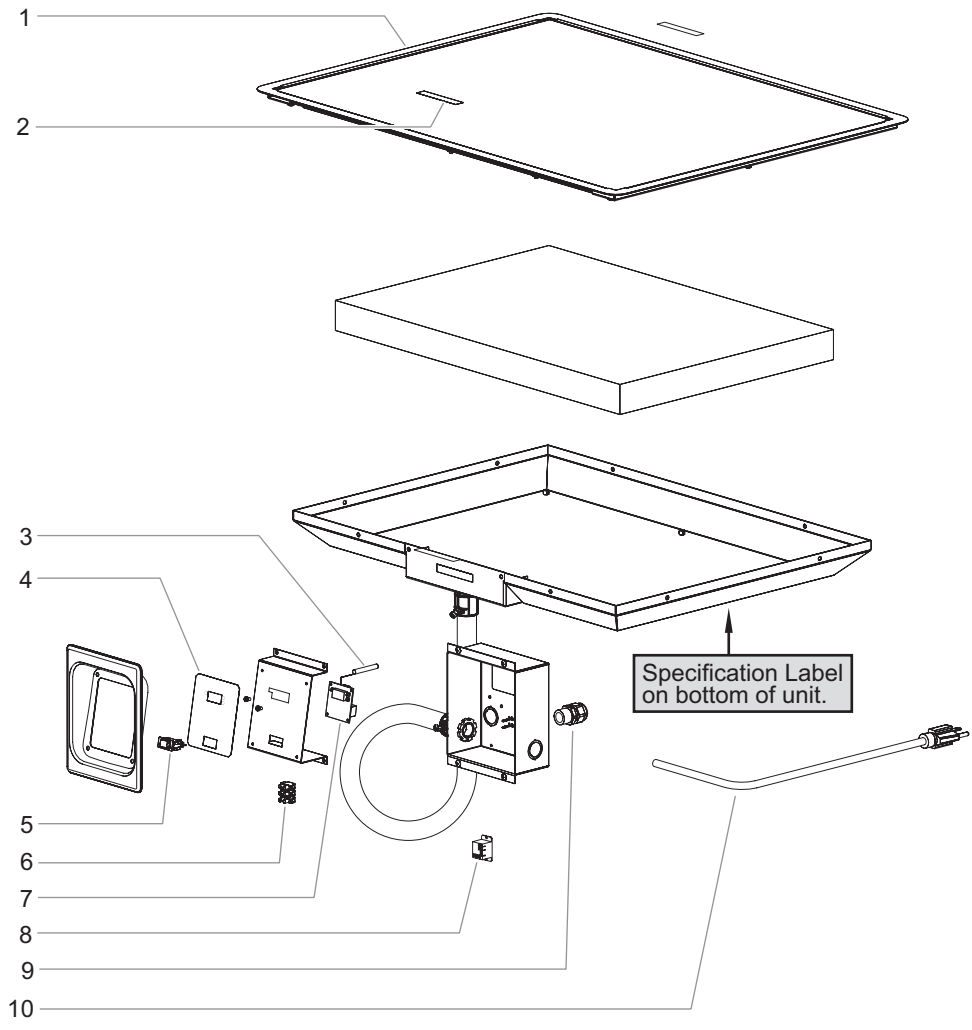

Hatco Heated Glass Shelves
HBGBH Models

Parts Common to All HBGBH Models — 230 V

Item	Description	Part Number	Qty.
1	Black Glass Assembly w/ Heating Element ■		
	HBGBH-2418, Stainless Trim	R00.02.0082.00	1
	HBGBH-2418, Black Trim	R00.02.0082.01	1
	HBGBH-2418, No Trim	R00.02.0140.00	1
	HBGBH-3018, Stainless Trim	R00.02.0083.00	1
	HBGBH-3018, Black Trim	R00.02.0083.01	1
	HBGBH-3018, No Trim	R00.02.0141.00	1
	HBGBH-3618, Stainless Trim	R00.02.0087.00	1
	HBGBH-3618, Black Trim	R00.02.0087.01	1
	HBGBH-3618, No Trim	R00.02.0142.00	1
	HBGBH-4818, Stainless Trim	R00.02.0088.00	1
	HBGBH-4818, Black Trim	R00.02.0088.01	1
	HBGBH-4818, No Trim	R00.02.0143.00	1
	HBGBH-6018, Stainless Trim	R00.02.0089.00	1
	HBGBH-6018, Black Trim	R00.02.0089.01	1
	HBGBH-6018, No Trim	R00.02.0144.00	1
	HBGBH-7218, Stainless Trim	R00.02.0090.00	1
	HBGBH-7218, Black Trim	R00.02.0090.01	1
	HBGBH-7218, No Trim	R00.02.0145.00	1
	White Glass Assembly w/ Heating Element ■		
	HBGBH-2418, Stainless Trim	R00.02.0211.00	1
	HBGBH-2418, White Trim	R00.02.0211.02	1
	HBGBH-2418, No Trim	R00.02.0217.00	1
	HBGBH-3018, Stainless Trim	R00.02.0212.00	1
	HBGBH-3018, White Trim	R00.02.0211.02	1
	HBGBH-3018, No Trim	R00.02.0218.00	1
	HBGBH-3618, Stainless Trim	R00.02.0213.00	1
	HBGBH-3618, White Trim	R00.02.0212.02	1
	HBGBH-3618, No Trim	R00.02.0219.00	1
	HBGBH-4818, Stainless Trim	R00.02.0214.00	1
	HBGBH-4818, White Trim	R00.02.0213.02	1
	HBGBH-4818, No Trim	R00.02.0220.00	1
	HBGBH-6018, Stainless Trim	R00.02.0215.00	1
	HBGBH-6018, White Trim	R00.02.0214.02	1
	HBGBH-6018, No Trim	R00.02.0221.00	1
	HBGBH-7218, Stainless Trim	R00.02.0216.00	1
	HBGBH-7218, Black Trim	R00.02.0215.02	1
	HBGBH-7218, No Trim	R00.02.0222.00	1

Item	Description	Part Number	Qty.
2	Label, Caution Hot	07.03.255.00	2
3	Temperature Probe	02.01.344.00	1
4	Label, Control Panel	07.01.312.00	1
5	On/Off Switch, 250 V †	02.19.161.00	1
6	Terminal Block, 3 Pole	R02.15.030.00	1
7	Temperature Control, Electronic	R02.01.295.00	1
8	Relay, Mini	02.01.105.00	1
9	Cord Grip, Straight	R02.20.259.00	1
10	Power Cord		
	CEE 7/7 Schuko	02.18.077.00	1
	BS-1363	02.18.068.00	1
	AS 3112	02.18.207.00	1
	Wiring Diagram		
	HBGB-2418 to HBGB-3618	10-01-978	
	HBGB-4818 to HBGB-7218	10-01-980	

† Units with a Date Code of 1144 or older, use P/N 02.19.080.00.

■ Elements not sold separately.

Parts for Flush Mount Control Box (optional)

Item	Description	Part Number	Qty.
1	Cord Grip	R02.20.259.00	1
2	Label, Control Panel	07.01.311.00	1
3	Control Knob	05.30.019.00	1
4	On/Off Switch		
	125 V	02.19.080.00	1
	250 V	02.19.081.00	1
5	Thermostat Control	R02.16.066.00	1
6	Terminal Block, 3 Pole	R02.15.030.00	1