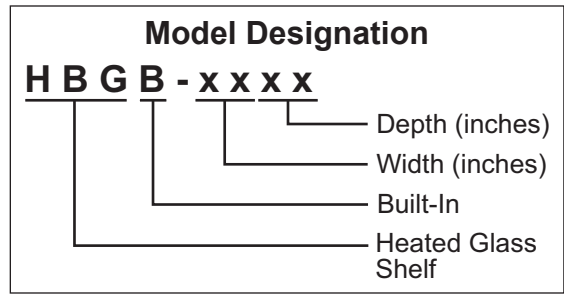

Parts Common to All HBG Models

Item	Description	Part Number	Qty.
1	Black Glass Assembly *		
	HBG-2418, Stainless Trim	R00.02.0070.00	1
	HBG-2418, Black Trim	R00.02.0070.01	1
	HBG-3018, Stainless Trim	R00.02.0071.00	1
	HBG-3018, Black Trim	R00.02.0071.01	1
	HBG-3618, Stainless Trim	R00.02.0072.00	1
	HBG-3618, Black Trim	R00.02.0072.01	1
	HBG-4818, Stainless Trim	R00.02.0073.00	1
	HBG-4818, Black Trim	R00.02.0073.01	1
	HBG-6018, Stainless Trim	R00.02.0074.00	1
	HBG-6018, Black Trim	R00.02.0074.01	1
	HBG-7218, Stainless Trim	R00.02.0075.00	1
	HBG-7218, Black Trim	R00.02.0075.01	1
	White Glass Assembly *		
	HBG-2418, Stainless Trim	R00.02.0187.00	1
	HBG-2418, White Trim	R00.02.0187.02	1
	HBG-3018, Stainless Trim	R00.02.0188.00	1
	HBG-3018, White Trim	R00.02.0188.02	1
	HBG-3618, Stainless Trim	R00.02.0189.00	1
	HBG-3618, White Trim	R00.02.0189.02	1
	HBG-4818, Stainless Trim	R00.02.0190.00	1
	HBG-4818, White Trim	R00.02.0190.02	1
	HBG-6018, Stainless Trim	R00.02.0191.00	1
	HBG-6018, White Trim	R00.02.0191.02	1
	HBG-7218, Stainless Trim	R00.02.0192.00	1
	HBG-7218, White Trim	R00.02.0192.02	1

Item	Description	Part Number	Qty.
2	Label, Caution Hot	07.03.018.00	2
3	Handle Assembly (accessory)	R04.39.234.00	2
4	Thermostat Control	R02.16.066.00	1
5	Control Knob	05.30.039.00	1
6	Label, Control Panel	07.01.299.00	1
7	Foot, Rubber	05.30.200.00	6
8	Leg, Adjustable (not shown)	05.30.007.00	4
9	Nut, Leg Mounting (not shown)	05.04.028.00	4

* Replacement of the Black or White Glass Assembly (Item 1) will require replacement of the Blanket Heating Element (Item 10).

Voltage-Specific Parts for All HBG Models

Item	Description	120V Part Number	220-230 V Part Number	230-240 V Part Number	Qty.
10	Blanket Heating Element				
	HBG-2418	02.05.655.00	02.05.658.00	02.05.658.00	1
	HBG-3018	02.05.656.00	02.05.659.00	02.05.659.00	1
	HBG-3618	02.05.657.00	02.05.660.00	02.05.660.00	1
	HBG-4818	02.05.662.00	02.05.665.00	02.05.665.00	2
	HBG-6018	02.05.663.00	02.05.666.00	02.05.665.00	2
	HBG-7218	02.05.664.00	02.05.667.00	02.05.667.00	2
11	Terminal Block, 3 Pole	---	R02.15.030.00	R02.15.030.00	1
12	Power Cord				
	NEMA 5-15P	R02.18.030.00	---	---	1
	CEE 7/7 Schuko	---	02.18.077.00	---	1
	BS-1363	---	---	02.18.068.00	1
	AS 3112	---	---	02.18.207.00	1
13	Cord Grip, Straight	---	02.20.212.00	02.20.212.00	1
14	Cord Grip, Right Angle	02.20.330.00	---	---	1
15	On/Off Switch				
	125 V	02.19.080.00	---	---	1
	250 V	---	02.19.081.00	02.19.081.00	1
	Wiring Diagram				
	HBG-2418 to HBG-3618	10-01-677	10-01-678	10-01-678	
	HBG-4818 to HBG-7218	10-01-679	10-01-680	10-01-680	

The shaded areas contain information for **International models only**.

Hatco Heated Glass Shelves
HBGB Models

NOTE: The last four digits in a ten digit numerical serial number are the manufacturing date code.

Example: Serial number 962506**1931** has a date code of "1931" which indicates the following: 1931

- Week Thirty-One
- Year 2019