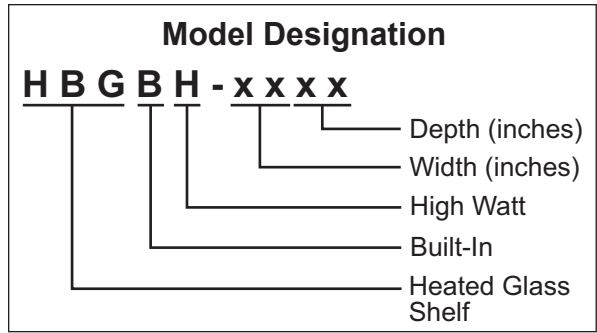

Hatco Heated Glass Shelves
HBGBH Models

Parts Common to All HBGBH Models — 230 V

Item	Description	Part Number	Qty.
1	Black Glass Assembly w/ Heating Element ■		
	HBGBH-2418, Stainless Trim	R00.02.0082.00	1
	HBGBH-2418, Black Trim	R00.02.0082.01	1
	HBGBH-2418, No Trim	R00.02.0140.00	1
	HBGBH-3018, Stainless Trim	R00.02.0083.00	1
	HBGBH-3018, Black Trim	R00.02.0083.01	1
	HBGBH-3018, No Trim	R00.02.0141.00	1
	HBGBH-3618, Stainless Trim	R00.02.0087.00	1
	HBGBH-3618, Black Trim	R00.02.0087.01	1
	HBGBH-3618, No Trim	R00.02.0142.00	1
	HBGBH-4818, Stainless Trim	R00.02.0088.00	1
	HBGBH-4818, Black Trim	R00.02.0088.01	1
	HBGBH-4818, No Trim	R00.02.0143.00	1
	HBGBH-6018, Stainless Trim	R00.02.0089.00	1
	HBGBH-6018, Black Trim	R00.02.0089.01	1
	HBGBH-6018, No Trim	R00.02.0144.00	1
	HBGBH-7218, Stainless Trim	R00.02.0090.00	1
	HBGBH-7218, Black Trim	R00.02.0090.01	1
	HBGBH-7218, No Trim	R00.02.0145.00	1
	White Glass Assembly w/ Heating Element ■		
	HBGBH-2418, Stainless Trim	R00.02.0211.00	1
	HBGBH-2418, White Trim	R00.02.0211.02	1
	HBGBH-2418, No Trim	R00.02.0217.00	1
	HBGBH-3018, Stainless Trim	R00.02.0212.00	1
	HBGBH-3018, White Trim	R00.02.0211.02	1
	HBGBH-3018, No Trim	R00.02.0218.00	1
	HBGBH-3618, Stainless Trim	R00.02.0213.00	1
	HBGBH-3618, White Trim	R00.02.0212.02	1
	HBGBH-3618, No Trim	R00.02.0219.00	1
	HBGBH-4818, Stainless Trim	R00.02.0214.00	1
	HBGBH-4818, White Trim	R00.02.0213.02	1
	HBGBH-4818, No Trim	R00.02.0220.00	1
	HBGBH-6018, Stainless Trim	R00.02.0215.00	1
	HBGBH-6018, White Trim	R00.02.0214.02	1
	HBGBH-6018, No Trim	R00.02.0221.00	1
	HBGBH-7218, Stainless Trim	R00.02.0216.00	1
	HBGBH-7218, Black Trim	R00.02.0215.02	1
	HBGBH-7218, No Trim	R00.02.0222.00	1

Item	Description	Part Number	Qty.
2	Label, Caution Hot	07.03.255.00	2
3	Temperature Probe	02.01.344.00	1
4	Label, Control Panel	07.01.312.00	1
5	On/Off Switch, 250 V †	02.19.161.00	1
6	Terminal Block, 3 Pole	R02.15.030.00	1
7	Temperature Control, Electronic	R02.01.295.00	1
8	Relay, Mini	02.01.105.00	1
9	Cord Grip, Straight	R02.20.259.00	1
10	Power Cord		
	CEE 7/7 Schuko	02.18.077.00	1
	BS-1363	02.18.068.00	1
	AS 3112	02.18.207.00	1
	Wiring Diagram		
	HBGB-2418 to HBGB-3618	10-01-978	
	HBGB-4818 to HBGB-7218	10-01-980	

† Units with a Date Code of 1144 or older, use P/N 02.19.080.00.

■ Elements not sold separately.

Parts for Flush Mount Control Box (optional)

Item	Description	Part Number	Qty.
1	Cord Grip	R02.20.259.00	1
2	Label, Control Panel	07.01.311.00	1
3	Control Knob	05.30.019.00	1
4	On/Off Switch		
	125 V	02.19.080.00	1
	250 V	02.19.081.00	1
5	Thermostat Control	R02.16.066.00	1
6	Terminal Block, 3 Pole	R02.15.030.00	1