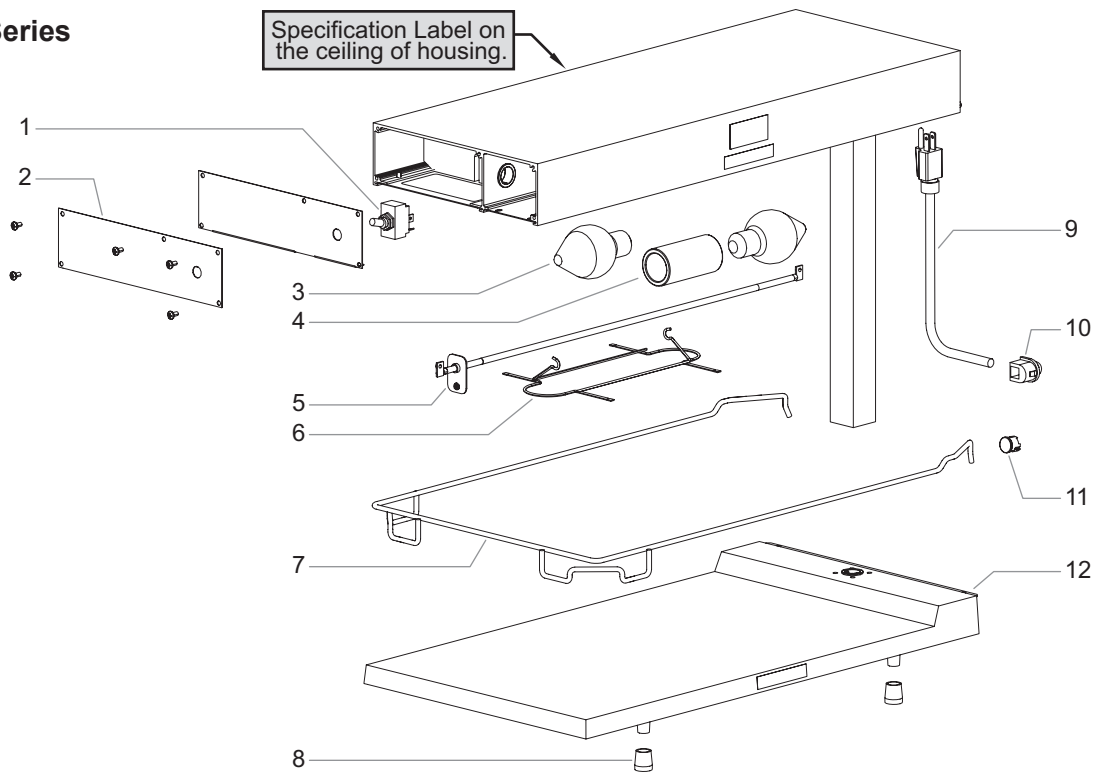

Glo-Ray Portable Food Warmers

GRFFB Series

Item	Description	Part No.	Qty.
1	On/Off Switch, Toggle	R02.19.008A.00	1
2	Label		
	GRFFB, Toggle Switch	07.01.039.00	1
	GRFFBL, Toggle Switch	07.01.043.00	1
	GRFFB, Infinite Control	07.01.038.00	1
	GRFFBL, Infinite Control	07.01.044.00	1
3	Bulb		
	120 V	02.30.265.00	2
	220, 220-230, 230-240, 240 V	02.30.266.00	2
4	Lamp Holder	R02.30.045.00	1
5	Heating Element		
	120 V (Standard)	R02.08.101D.00	1
	120 V (No Base Heat Option)	R02.08.001D.00	
	220, 220-230 V	R02.08.136E.00	1
	240, 230-240 V	R02.08.103E.00	1
6	Wire Guard	04.37.100.00	1
7	Pan Rail	04.09.410.00	1
8	Rubber Feet	05.06.038.00	4
9	Cord and Plug		
	120 V — NEMA 5-15P	R02.18.030.00	1
	220, 220-230 V — CEE 7/7 Schuko	02.18.077.00	1
	240, 230-240 V — BS-1363	02.18.066.00	1
	240 V — AS 3112	02.18.104.00	1
10	Cord Grip		
	Right Angle	02.20.330.00	1
	Straight	02.20.212.00	1
11	Thermostat High Limit	R02.16.029.00	1
12	Heated Base Assembly (includes items 8 and 11)	R04.09.400.00	1
13	T-Block (not shown)	R02.15.030.00	1

Item	Description	Part No.	Qty.
14	Infinite Switch (not shown)		
	120 V	R02.19.018.00	1
	220, 220-230, 230-240, 240 V	R02.19.019.00	1
15	Knob, Infinite Switch (not shown)	R05.30.043.00	1
	Electrical Drawing		
	GRFFB, Toggle Control		
	100 and 120 V	HS1-596	
	220 V	HS1-672	
	220-230 V	HS1-4181	
	230-240 V	HS1-4182	
	240 V	HS1-3308	
	GRFFBL, Toggle Control		
	100 and 120 V	HS1-595	
	220 V	HS1-1077	
	220-230 V	HS1-4185	
	230-240 V	HS1-4186	
	240 V	HS1-3311	
	GRFFB, Infinite Control		
	100 and 120 V	HS1-606	
	220 V	HS1-3307	
	220-230 V	HS1-4183	
	230-240 V	HS1-4184	
	240 V	HS1-3309	
	GRFFBL, Infinite Control		
	100 and 120 V	HS1-605	
	220 V	HS1-3310	
	220-230 V	HS1-4187	
	230-240 V	HS1-4188	
	240 V	HS1-3312	
	GRFFB, No Base Heat Option	10-01-1663